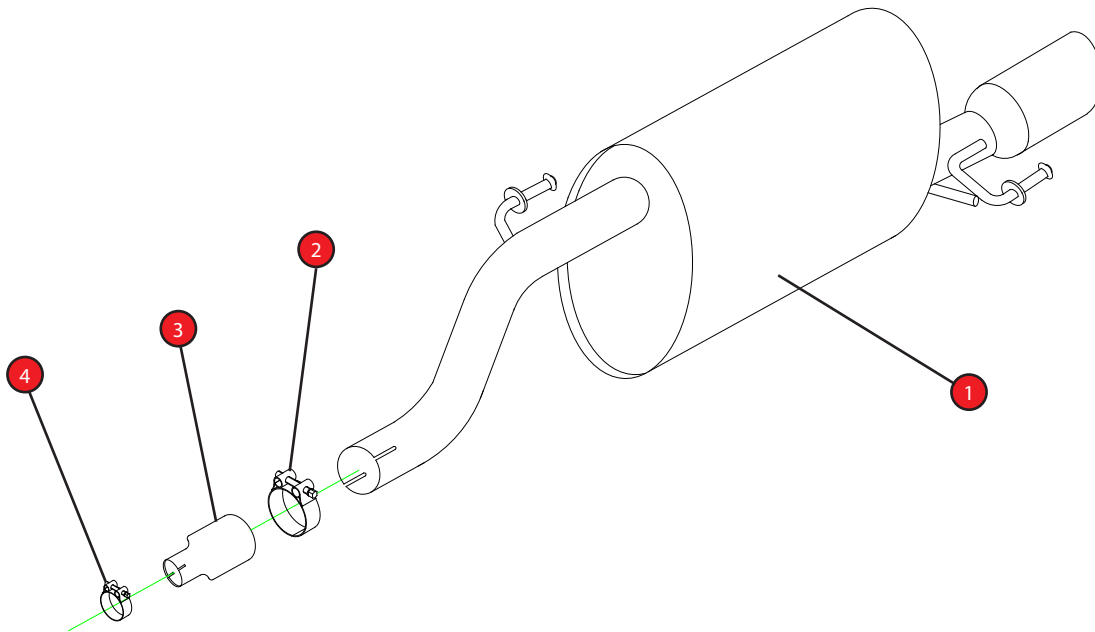

Case 10

CAR	Vauxhall Corsa D 1.0/1.2/1.4 Petrol	PART NO.	SVXB061
YEAR	2006-2014	FIT KITS	227 FK
NOTES	Where not supplied use original fittings. ONLY FITS TO CARS WITH REAR BUMPER CUT OUT.	FEATURES	Pipe diameter:- 63mm/2 1/2"

NO.	PART NO.	DESCRIPTION	QTY
1	829GM	Rear Silencer	1
Fit Kit			
2	Z016.10064	65mm H/D Clamps	1
3	AD78	Adaptor (Use whichever adaptor best fits your original pipework)	1
3	AD08	Adaptor (Use whichever adaptor best fits your original pipework)	1
4	Z016.10008	43-47mm Clamp	1